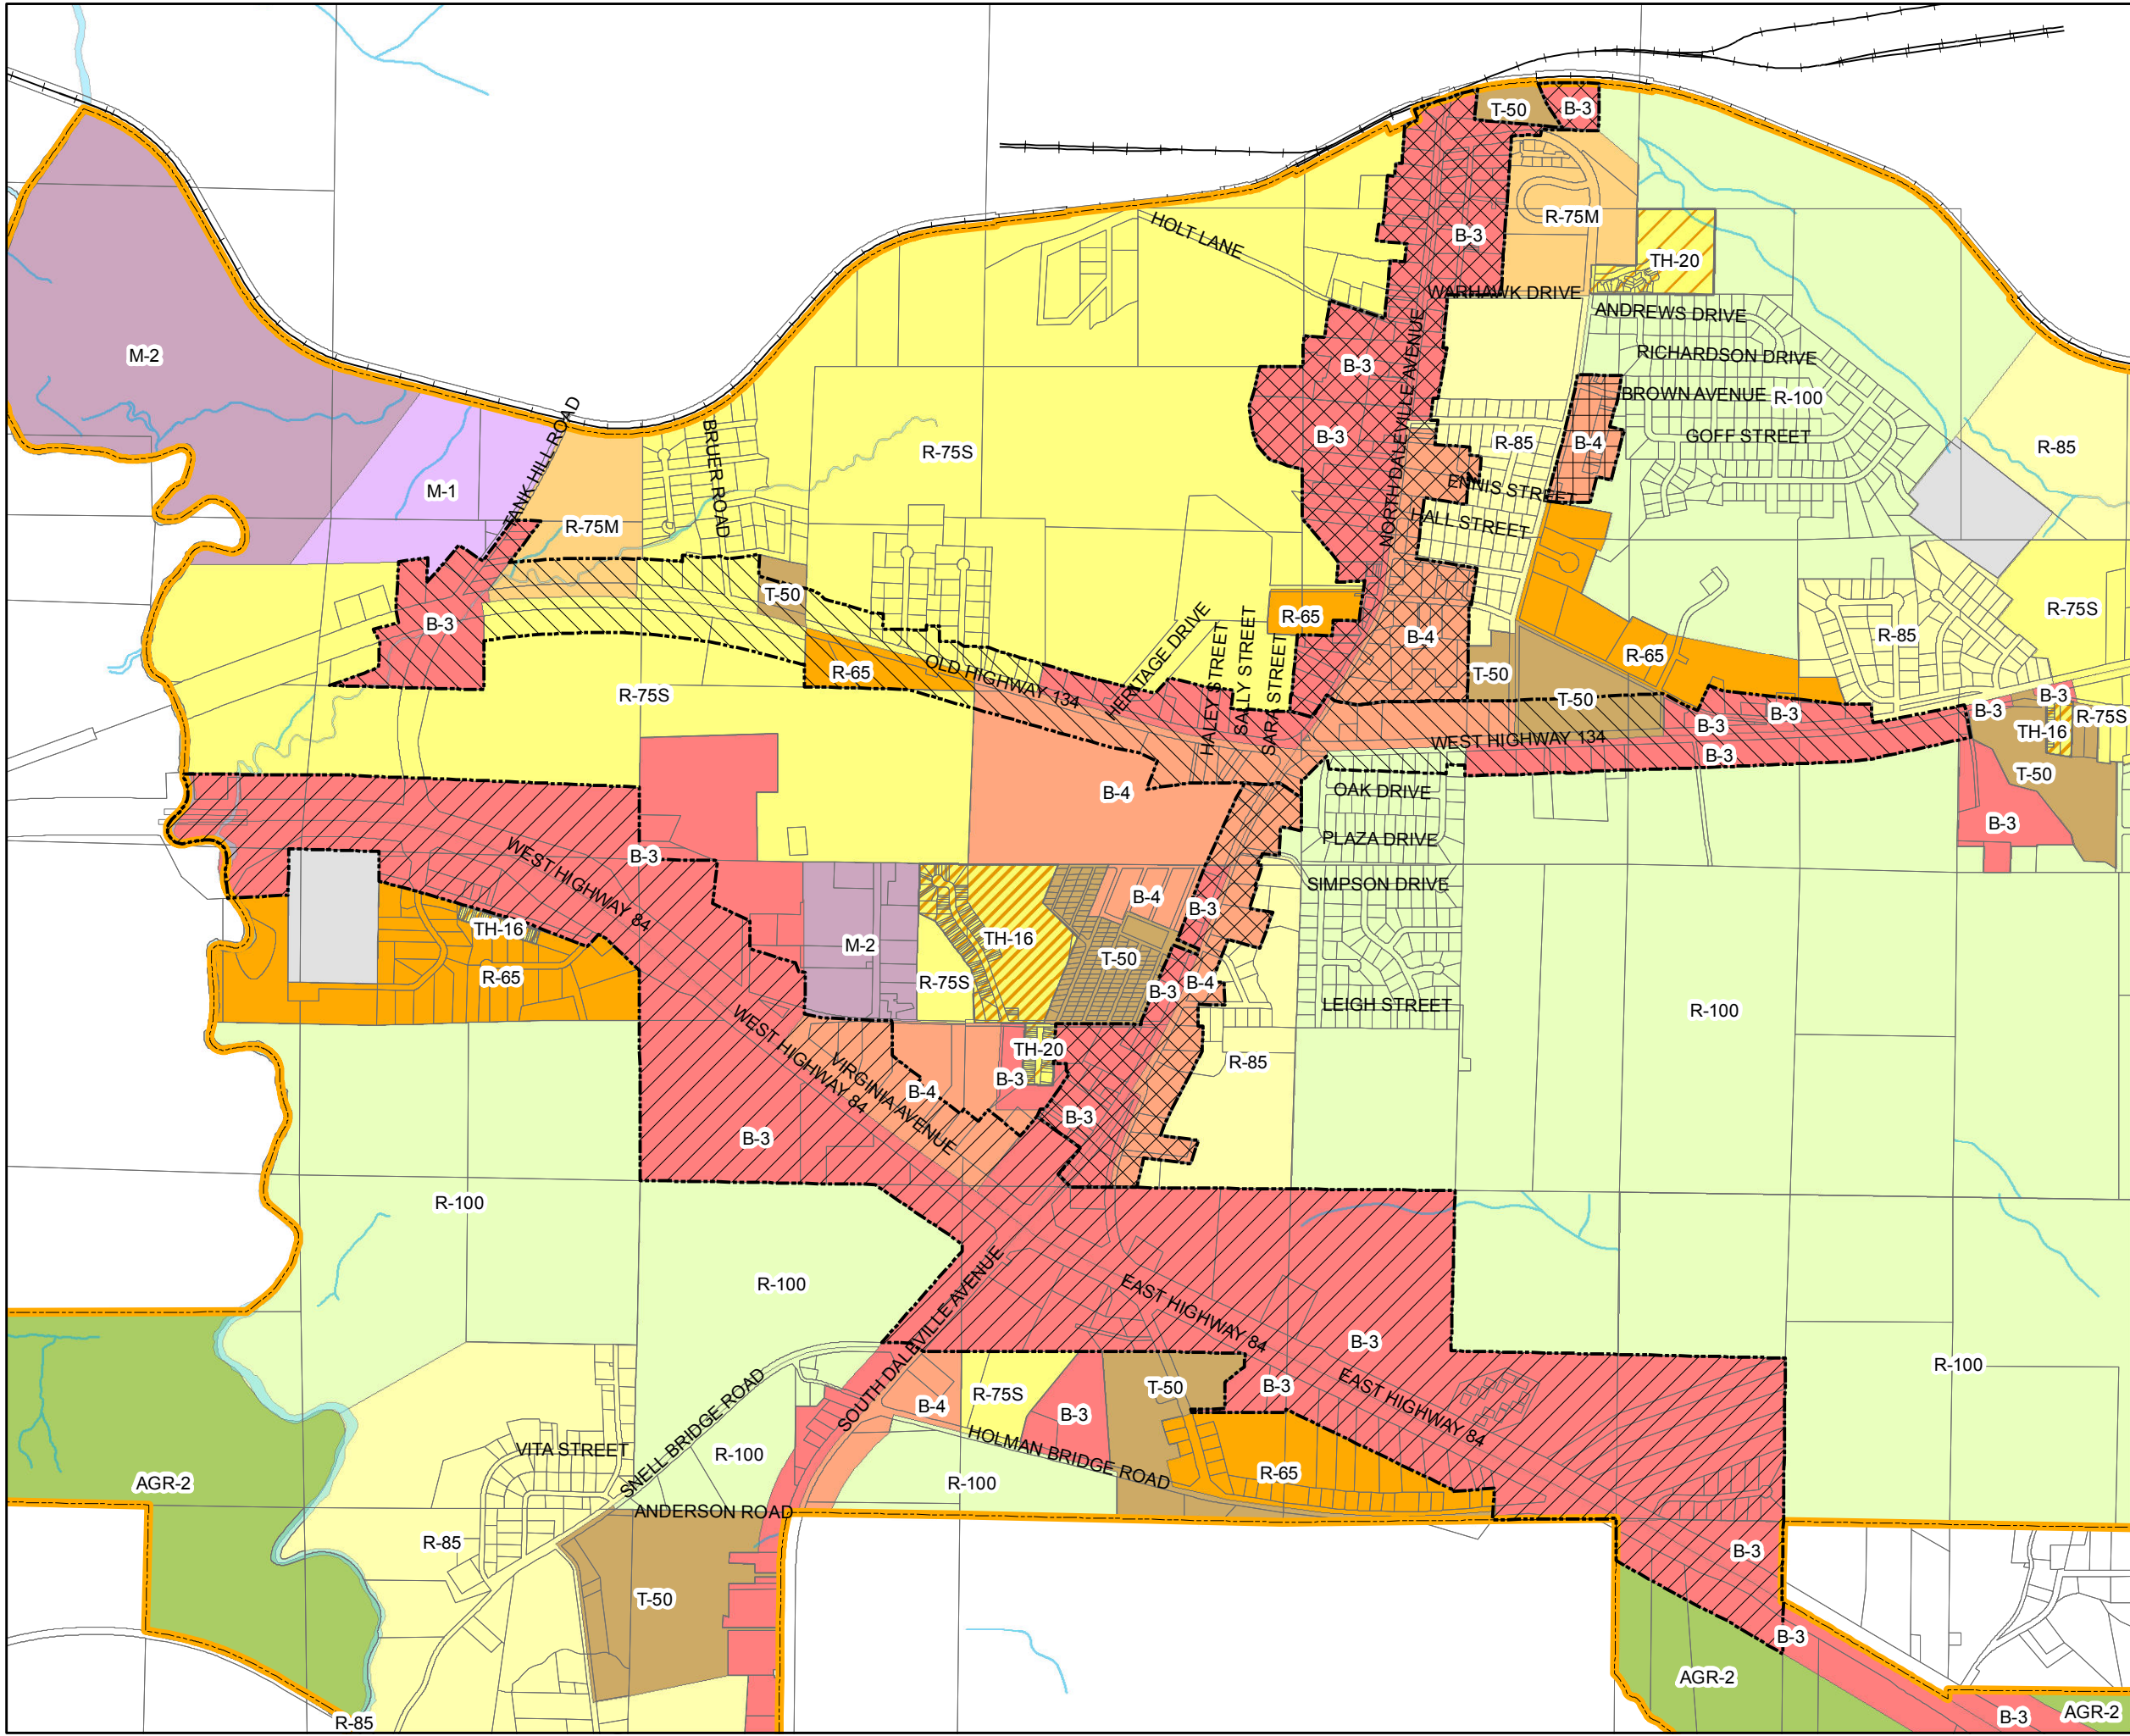

# City of Daleville Zoning Overlay Districts

- AGR-2
- B-3
- B-4
- M-1
- M-2
- R-100
- R-85
- R-75S
- R-75M
- R-65
- T-100
- T-50
- TH-16
- TH-20
- Donnell Shopping Center Overlay
- Highway 134 Overlay
- Highway 84 Overlay
- Daleville Ave Overlay
- Unzoned